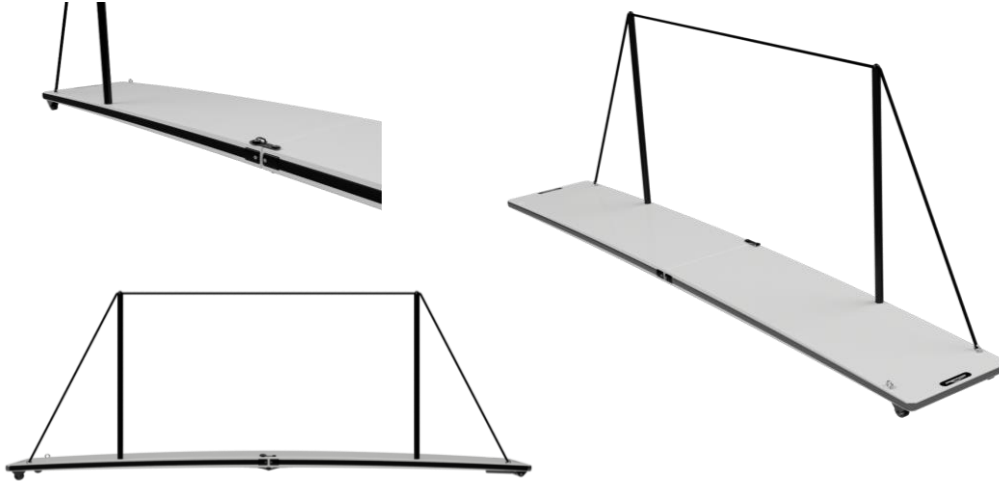

## FOLDABLE GANGWAYS

Product code	Design	Material	Colour	Price €, ex VAT
G-CLC-F 230 GFC	2.3m foldable gangway	Glass fiber	white	1760

Dimensions	Lenght	Width	Weight
G-CLC-F 230 GFC	2300 mm	370 mm	10 kg

## Antislip

Product code	Design		Colour	Price €, ex VAT
Std. Antislip (SM)	2.1m / 2.3m Gangway		White	Included in the base price!
Faux teak antislip 230 (SM)	2,3m gangway		teak/gray, teak/black, gray/white	410